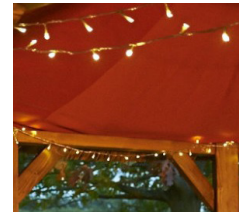

Canvas Panels and Bar Kit is an option

AFRICAN THATCH 2 (Square)

Our Thatch Gazebos provide many practical solutions to your garden needs and they are also an amazing eye-catching feature! They are extremely popular due to their rustic look, machine round timber construction and affordable price. They look especially brilliant over hot tubs and swim spas.

We use pressure treated timber, guaranteed for 10 years with no need for additional stain or preparation. The roof features Cape Reed Thatch Tiles which offer a modern twist to the traditional thatched style roof. This beautifully crafted outdoor gazebo has been designed to compliment your garden area, so you can make the most of your outdoor space whatever the weather. You have the option of canvas panels to every side, a roof curtain to make the interior 100% waterproof and a bar and high stools to add to either side of the ballastrades.

FEATURES

Ballastrades

Thatch Panels

SPECIFICATION

EXTERNAL DIAMETER	290 x 290cm
INTERNAL DIAMETER	275 x 275cm
TOTAL HEIGHT	318cm
HEIGHT TO ROOF EDGE	193cm
INTERNAL AREA	7.03m ²
ROOF DIAMETER (Overhang)	420cm (65cm)
WEIGHT	450kg

£4,595

OPTIONS

Bar & Stools

Canvas Panels

Roof Curtain